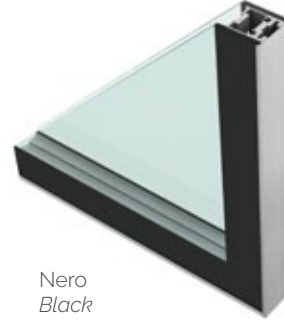

Wall system "SeEven".
Composed of an opening door
and fixed aluminum glass panels.

 **SEEVEN**

by MR art design

ACCESSORI | ACCESSORIES

Trasparente
Transparent

Acqua mare
Aquamarine

Nero
Black

Trasparente Grigio
Grey Transparent