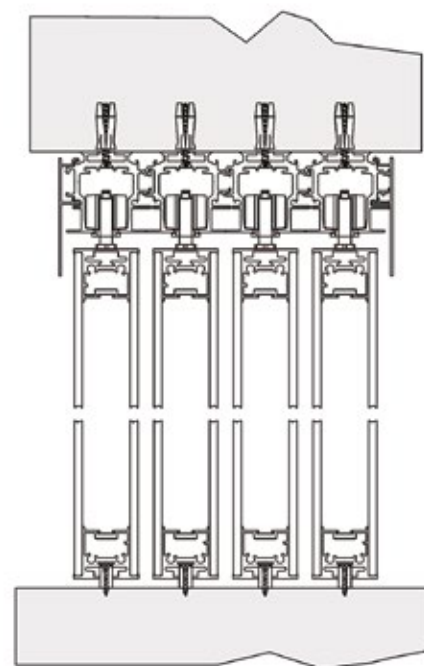

Sistema scorrevole con mantovana in alluminio quattro ante. Mobili con profilo in alluminio e doppio vetro fissaggio a soffitto.

Sliding system with aluminum cover. Four sliding door panels with perimetrical aluminum profile and double glass ceiling fixing system.